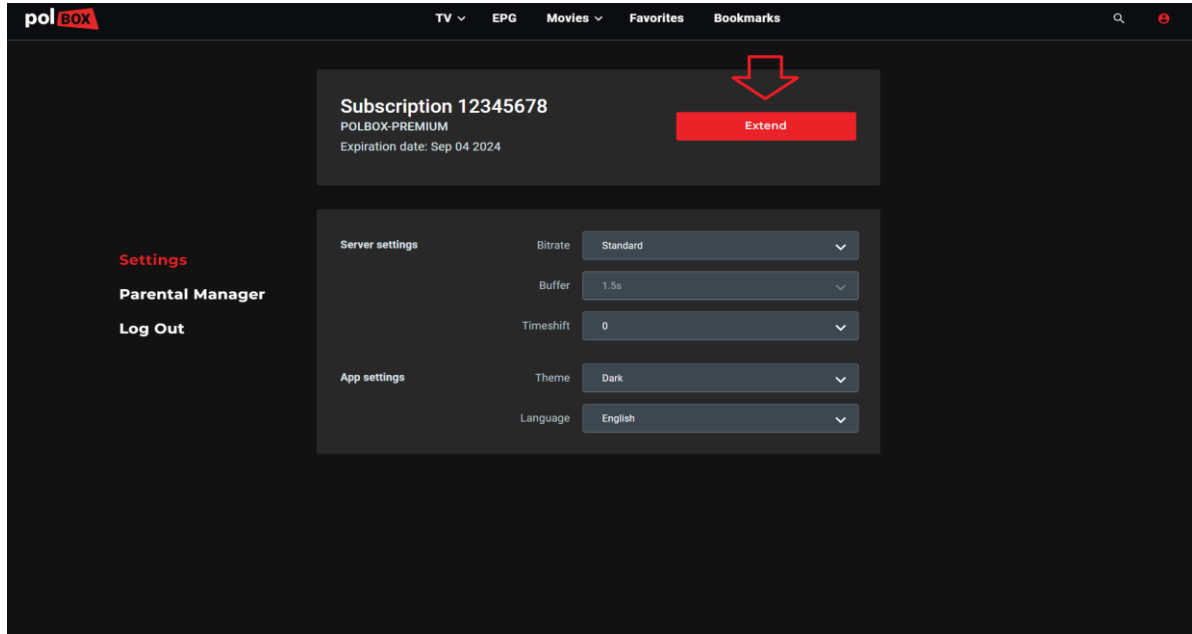

- A computer with the PolBox.TV app open or access to the browser version at <https://player.polbox.tv>.

How to make an anonymous payment on PC

Step 1. Log in to the PolBox.TV app. If you are already logged in, you can skip this step.

Step 2: Go to **Settings** by clicking the button in the top right corner of the screen.

Step 3: Click the **Extend** button if it's available.

Step 4: Choose the payment method that is most convenient for you: