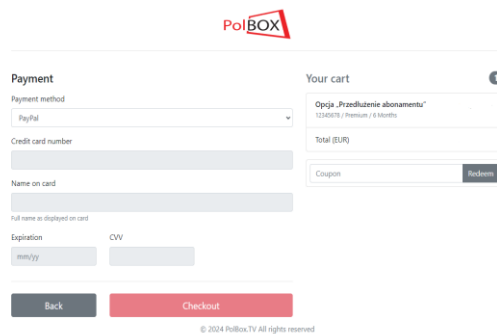

Step 7: Select the payment method.