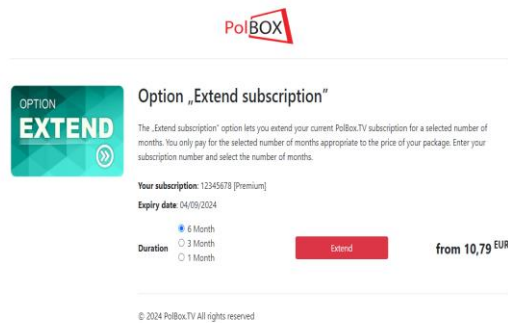

Step 6: Make sure the subscription details are correct, select the subscription extension duration and tap **Extend**.

Using your mobile device to scan the QR code / Using a direct link in the browser.

Option „Extend subscription“

The „Extend subscription“ option lets you extend your current PolBox.TV subscription for a selected number of months. You only pay for the selected number of months appropriate to the price of your package. Enter your subscription number and select the number of months.

Your subscription 12345678
Expiry date: 04/09/2024

Duration

- ☐ 12 Month
- ☐ 6 Month
- ☐ 3 Month
- ☐ 1 Month

Extend
from 99.99 EUR