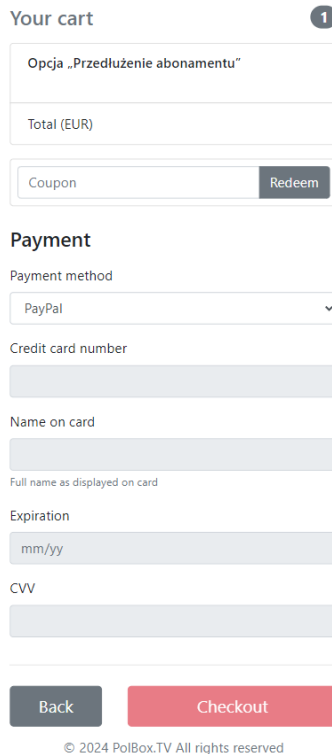

Step 5. Tap **Extend** to proceed with the extension in your PC browser if you chose the first option. Otherwise, use your smartphone to scan the QR code and tap the scanned link to proceed.

Note: Make sure your device is connected to the internet to complete the payment process.

Step 6: Make sure the subscription details are correct, select the subscription extension duration and tap **Extend**.

Using your mobile device to scan the QR code / Using a direct link in the browser.

Your subscription 12345678
Expiry date: 04/09/2024

Duration

- 12 Month
- 6 Month
- 3 Month
- 1 Month

Extend
from 99.99 EUR

Step 7: Select the payment method.

Step 8: Enter the payment details as required for the selected method and tap **Checkout**.

Your cart 1

Opcja „Przedłużenie abonamentu”

Total (EUR)

Coupon Redeem

Payment

Payment method

PayPal

Credit card number