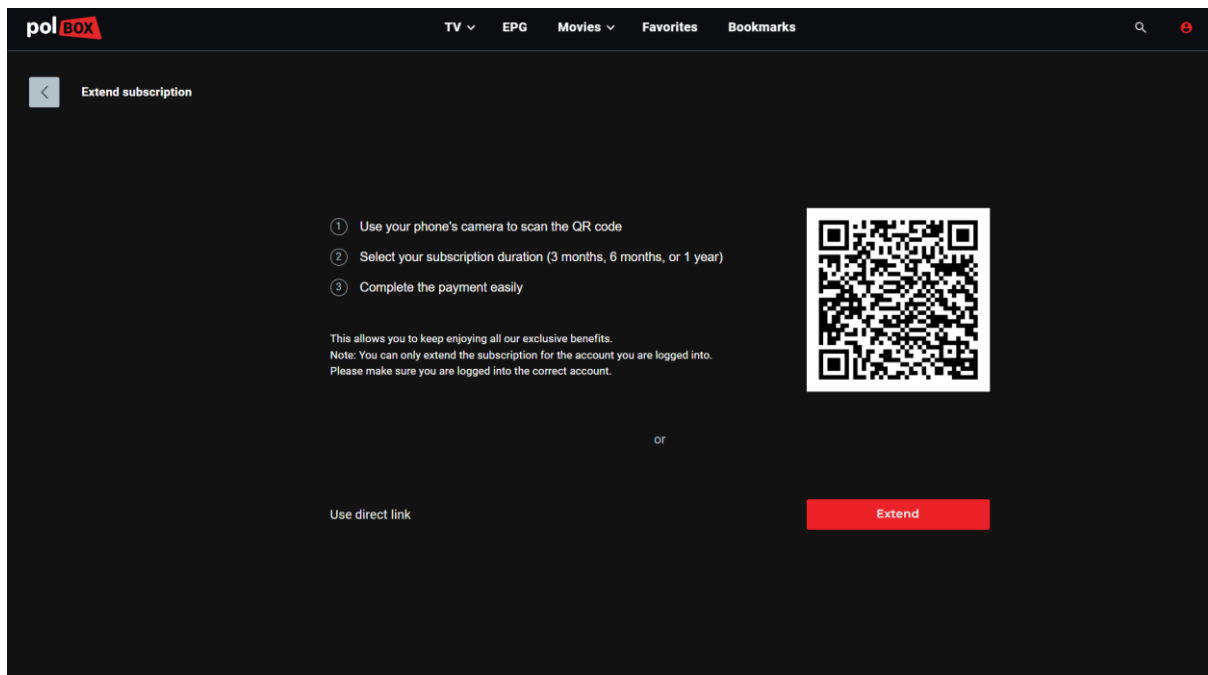

Express Payment Without Logging In is a fast and secure way to extend your subscription in just a few steps directly within the app, without requiring any additional authorization.

Technical Requirements

- A computer with the PolBox.TV app open or access to the browser version at <https://player.polbox.tv>.

How to make an anonymous payment on PC

Step 1. Log in to the PolBox.TV app. If you are already logged in, you can skip this step.

Step 2: Go to **Settings** by clicking the button in the top right corner of the screen.

Step 3: Click the **Extend** button if it's available.

Step 4: Choose the payment method that is most convenient for you:

Step 5. Tap **Extend** to proceed with the extension in your PC browser if you chose the first option. Otherwise, use your smartphone to scan the QR code and tap the scanned link to proceed.

Note: Make sure your device is connected to the internet to complete the payment process.