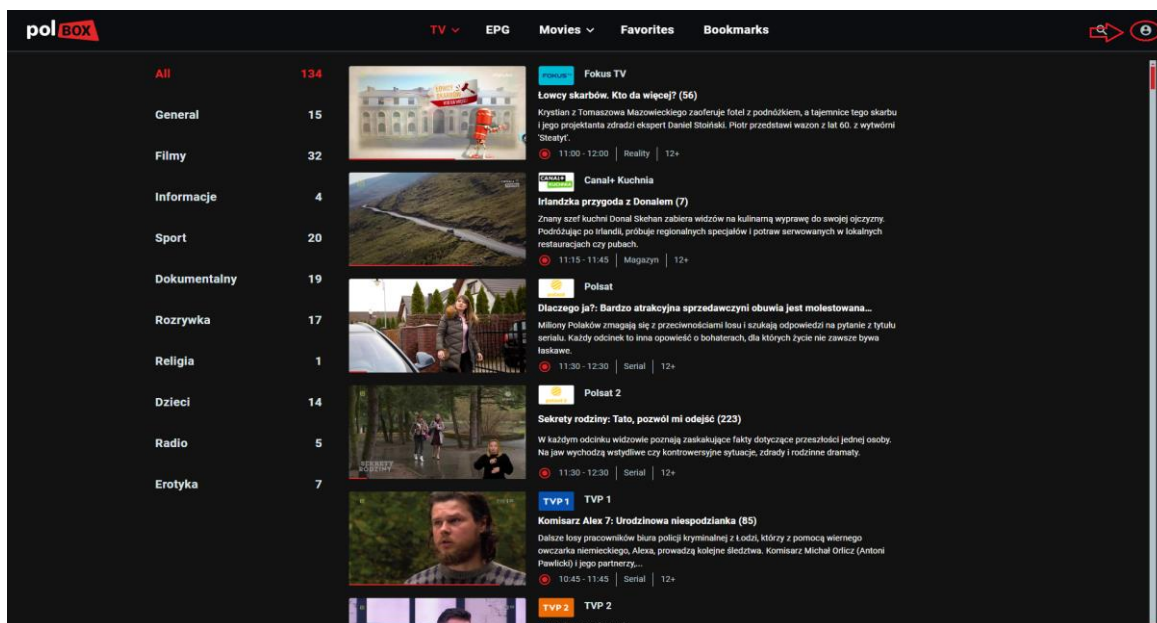

Step 2: Go to **Settings** by clicking the button in the top right corner of the screen.