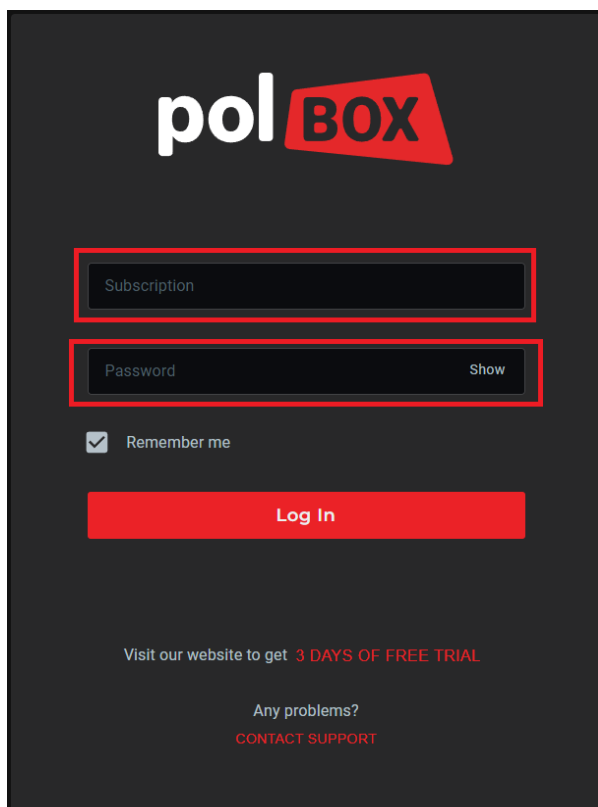

Express Payment Without Logging In is a fast and secure way to extend your subscription in just a few steps directly within the app, without requiring any additional authorization.

Technical Requirements

- A computer with the PolBox.TV app open or access to the browser version at <https://player.polbox.tv>.

How to make an anonymous payment on PC

Step 1. Log in to the PolBox.TV app. If you are already logged in, you can skip this step.