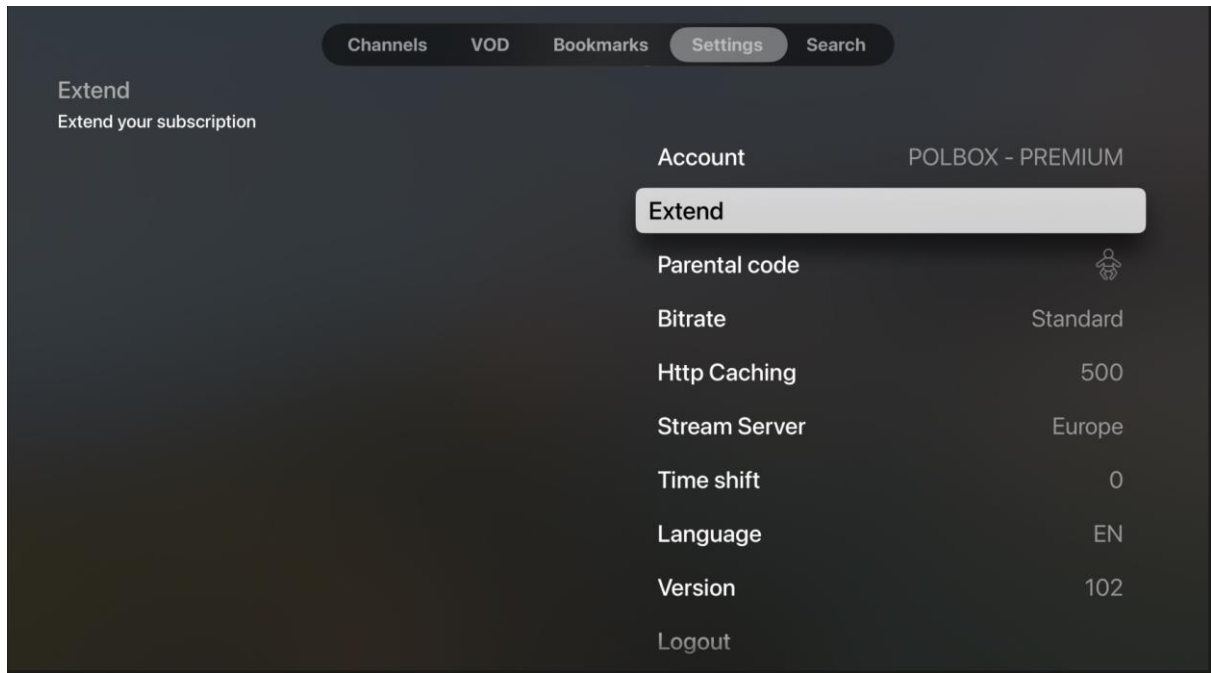

**Express Payment Without Logging In** is a fast and secure way to extend your subscription in just a few steps directly within the app, without requiring any additional authorization.

### Technical Requirements

- Apple TV with the PolBox.TV app installed and updated to the latest version.
- Active internet connection.
- A smartphone or other device to scan QR codes.

### How to make Express Payment Without Logging In on AppleTV

**Step 1.** Log in to the PolBox.TV app on your Apple TV. If you are already logged in, you can skip this step.

**Step 2:** Go to **Settings** and press **OK**.

**Step 3.** Tap **Extend** and press **OK**.

**Note:** If clicking the Extend button doesn't work or an error message appears, try reauthorizing in the app and then try again.

**Step 4.** Use your smartphone to scan the QR code and tap the scanned link to proceed.