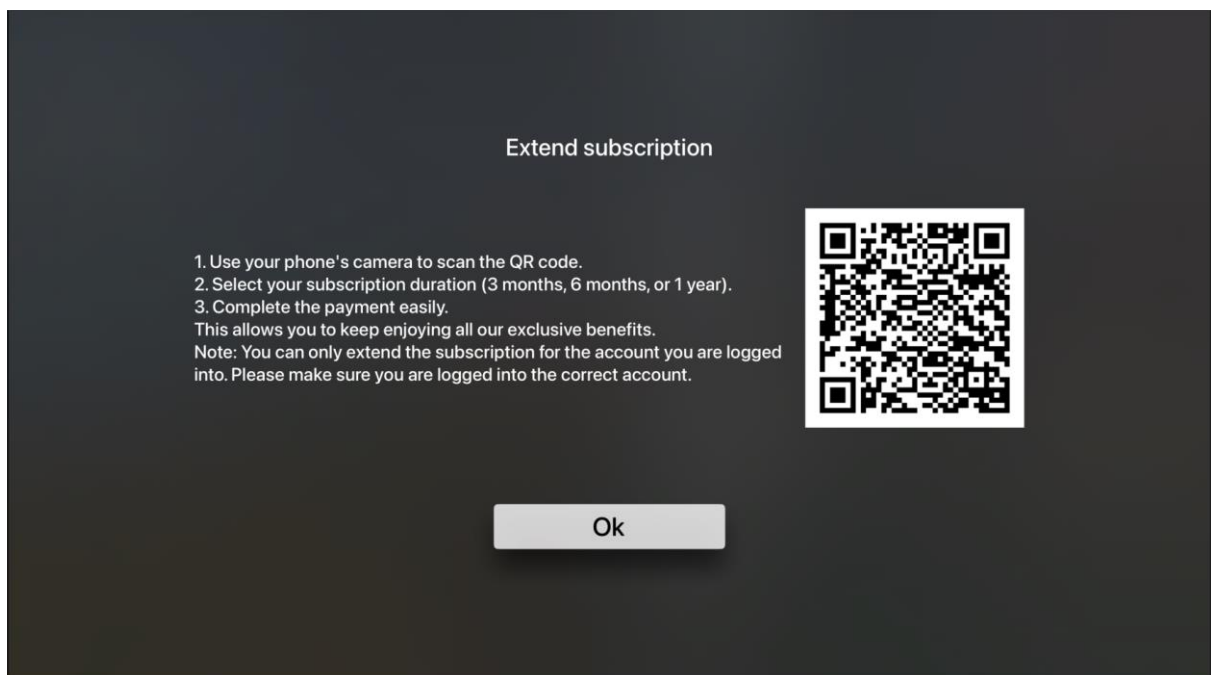

### How to make Express Payment Without Logging In on AppleTV

**Step 1.** Log in to the PolBox.TV app on your Apple TV. If you are already logged in, you can skip this step.

**Step 2:** Go to **Settings** and press **OK**.

**Step 3.** Tap **Extend** and press **OK**.

**Note:** If clicking the Extend button doesn't work or an error message appears, try reauthorizing in the app and then try again.

**Step 4.** Use your smartphone to scan the QR code and tap the scanned link to proceed.

**Note:** Make sure your device is connected to the internet to complete the payment process.

**Step 5:** Make sure the subscription details are correct, select the subscription extension duration and tap **Extend**.