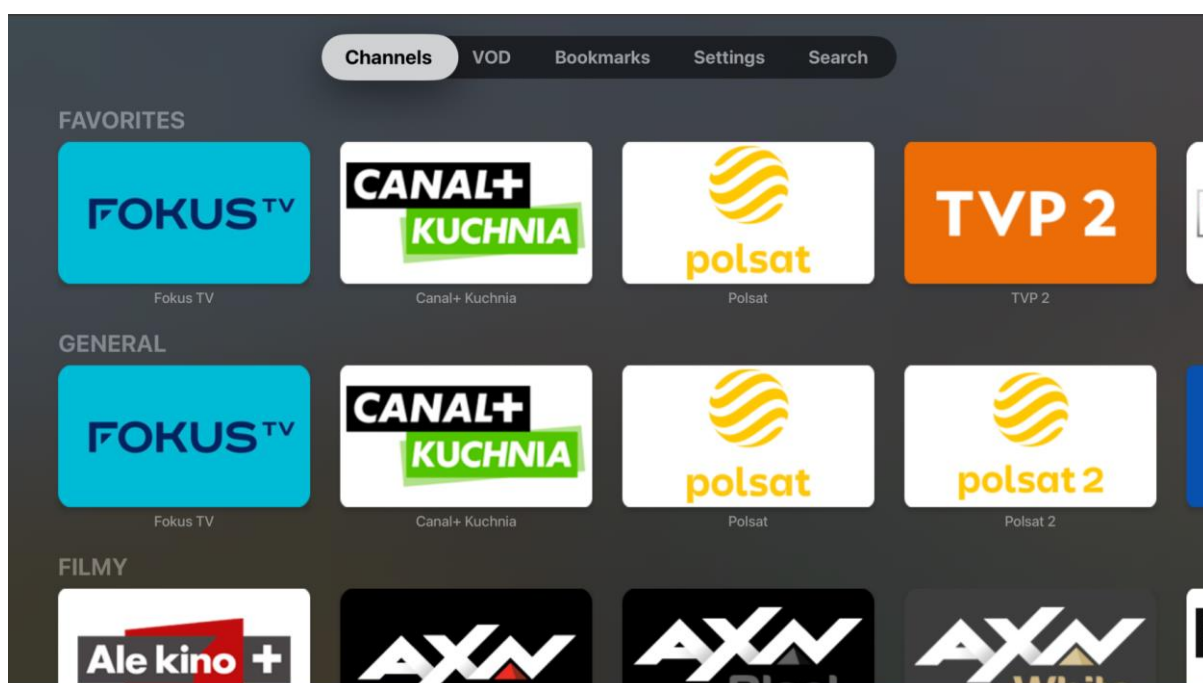

Express Payment Without Logging In is a fast and secure way to extend your subscription in just a few steps directly within the app, without requiring any additional authorization.

Technical Requirements

- Apple TV with the PolBox.TV app installed and updated to the latest version.
- Active internet connection.
- A smartphone or other device to scan QR codes.

How to make Express Payment Without Logging In on AppleTV

Step 1. Log in to the PolBox.TV app on your Apple TV. If you are already logged in, you can skip this step.

Step 2: Go to **Settings** and press **OK**.